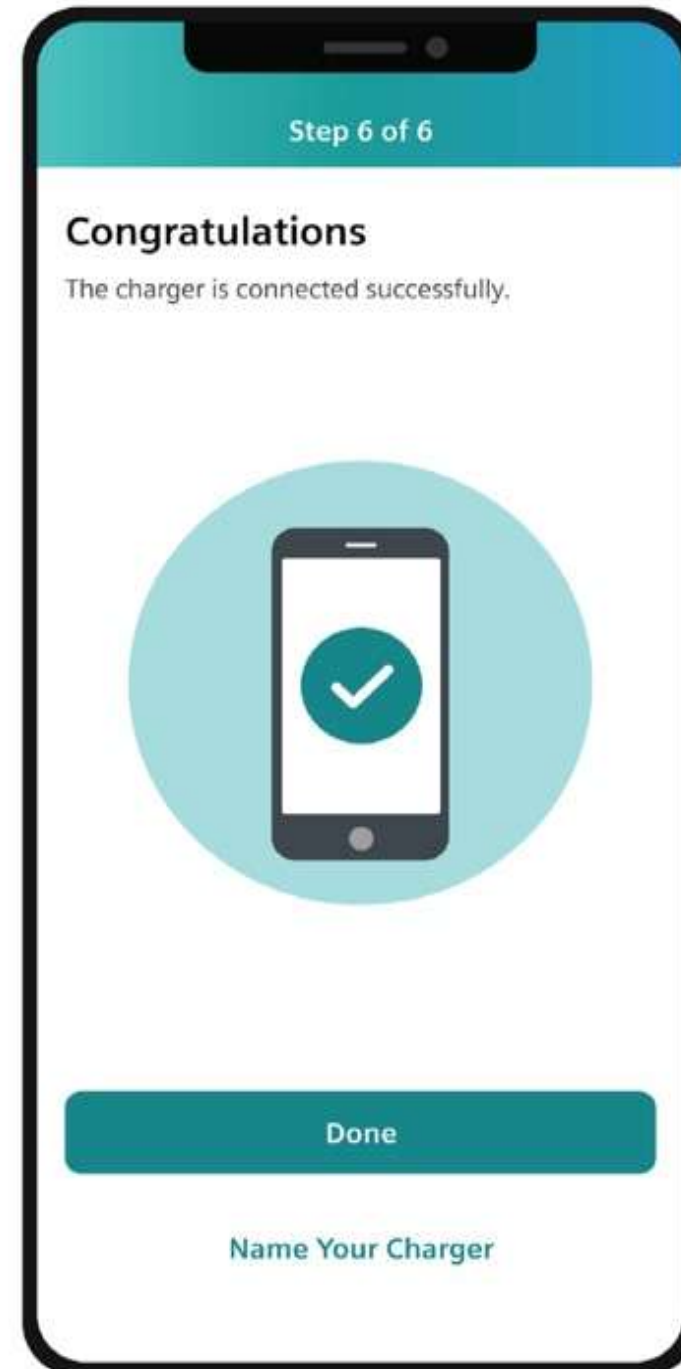

VersiCharge APP.

Connect charger to network

Charger successfully connected

Charger found

Car is is being chared

PEDESTAL.

- Pedestal para montaje de VersiCharge.
 - Altura: 1.21m
 - Para uso interior o exterior.
-